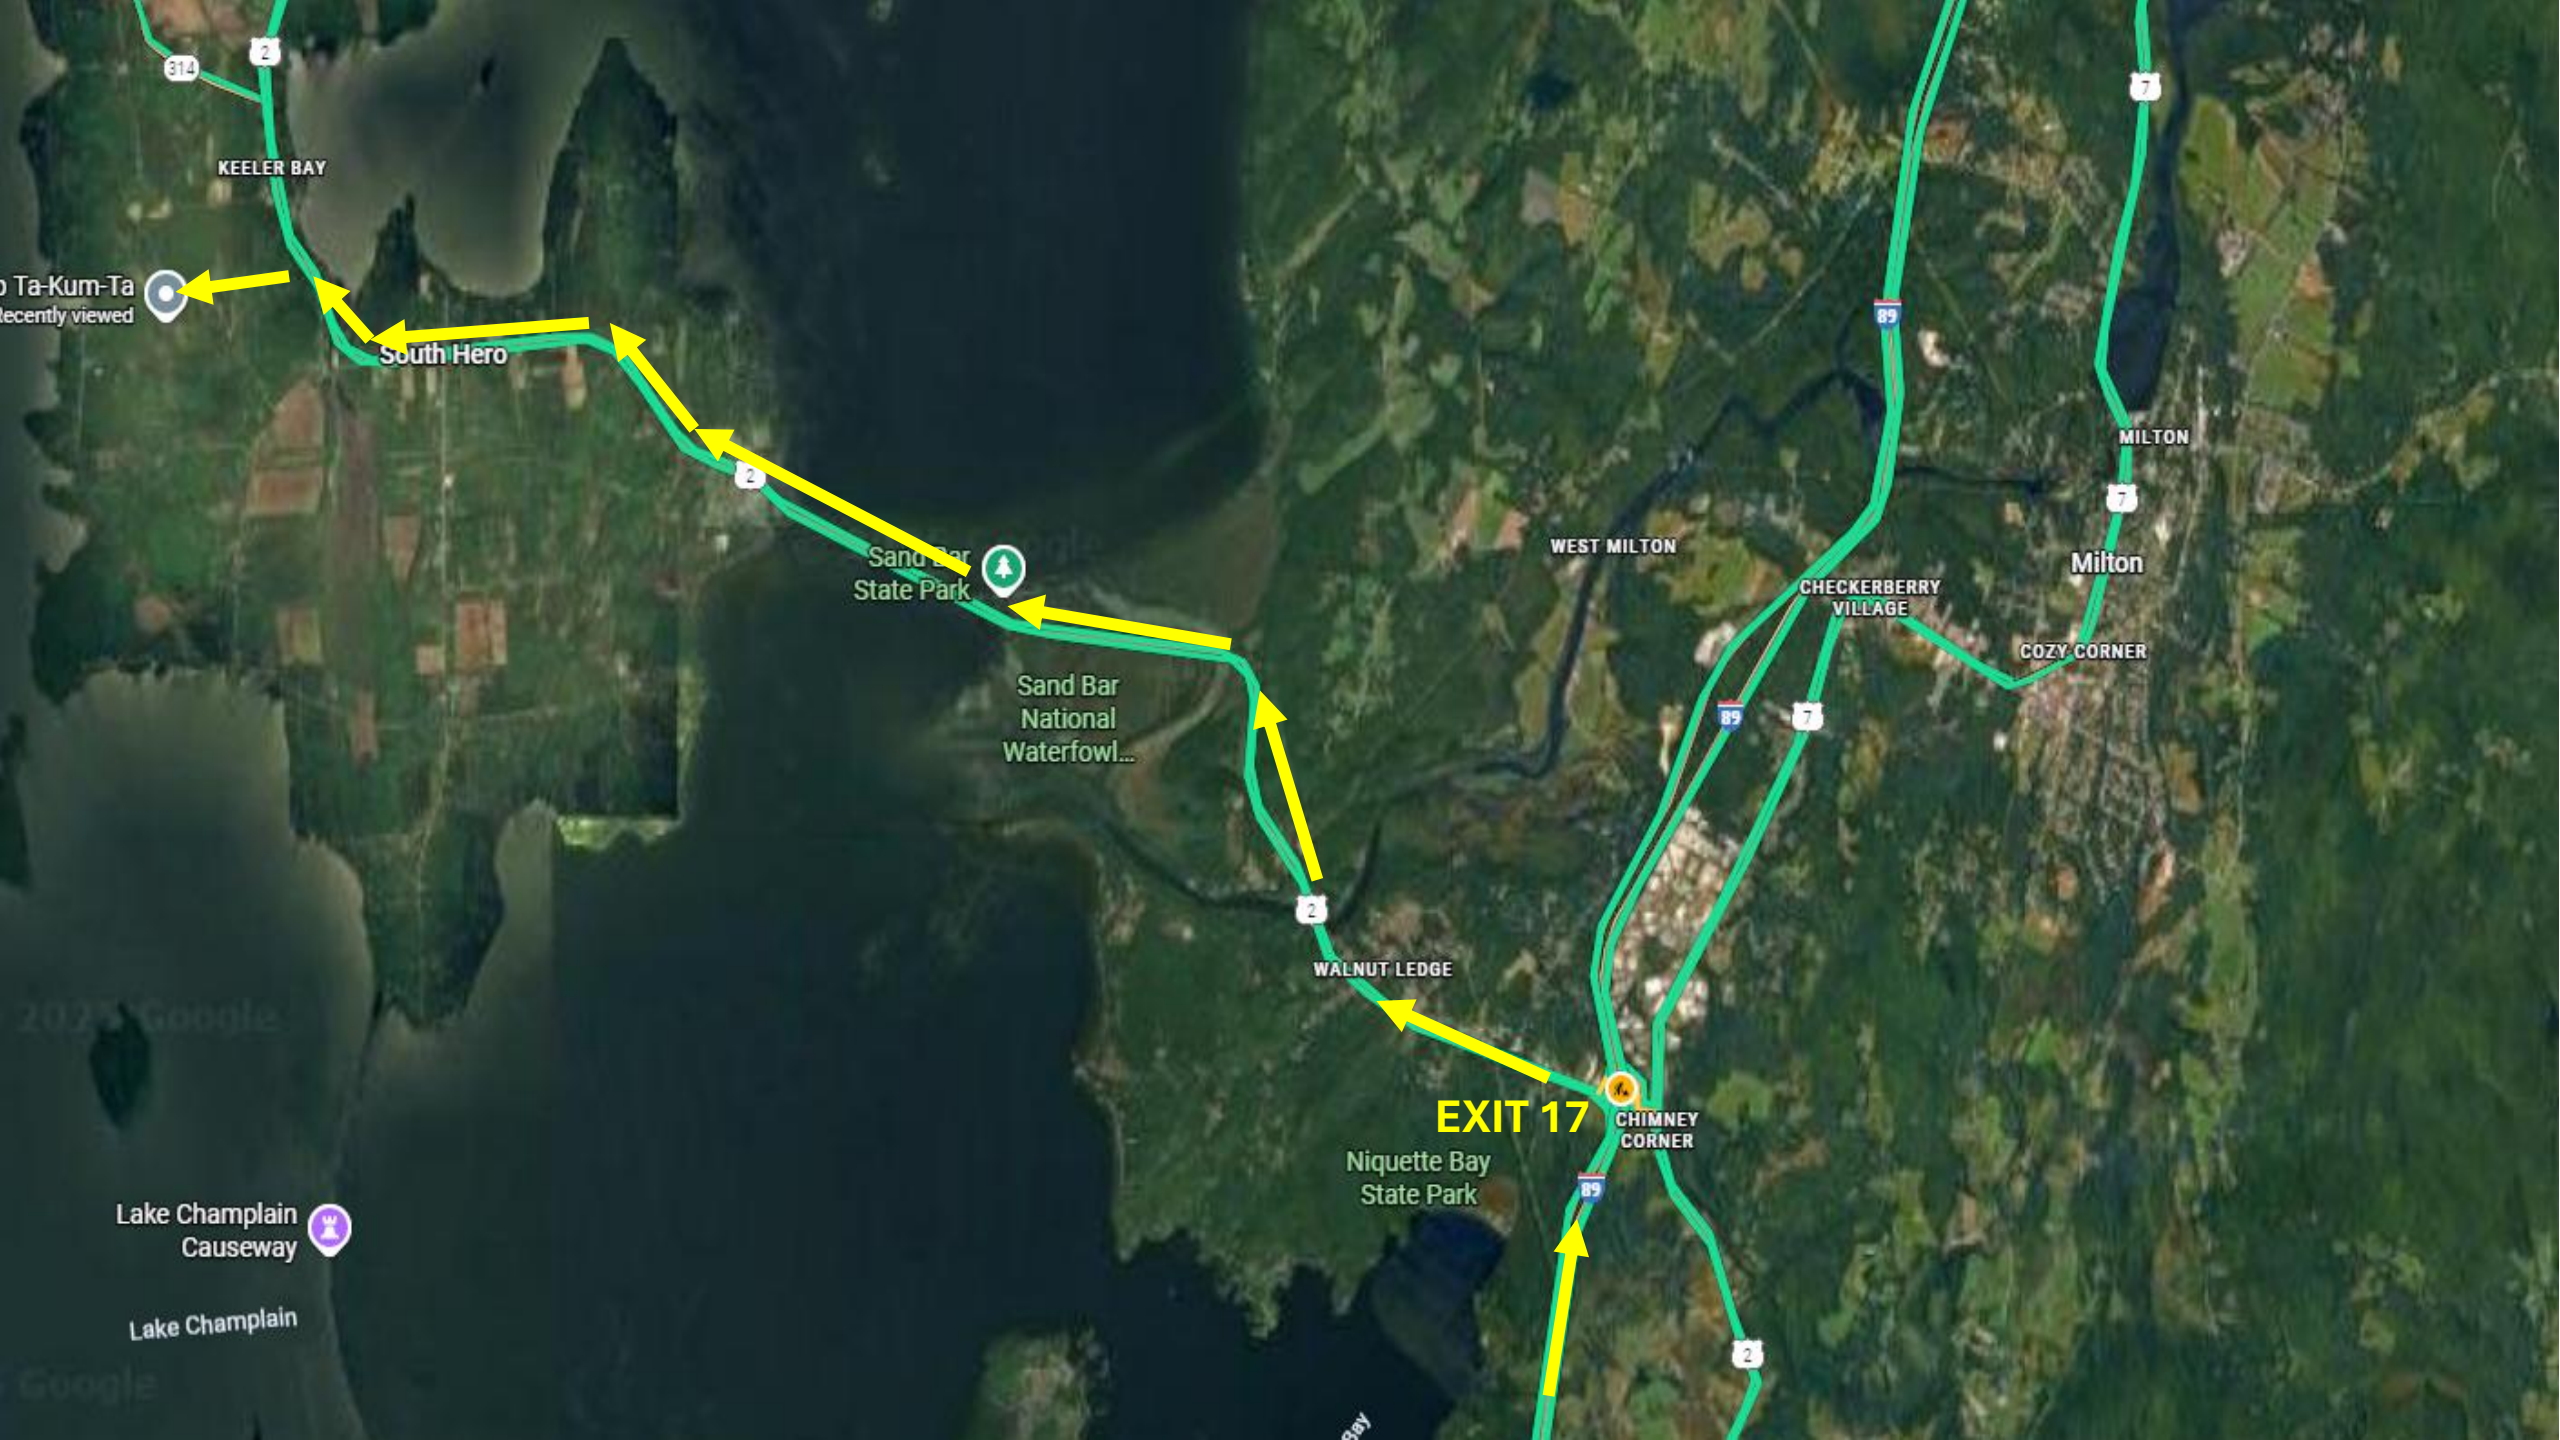

South Burlington

JERICHO CENTER

UNDERHILL CENTER

ESSEX TOWN

MALLETTS BAY

THAYER BEACH

Lake Champlain

EAST GEORGIA

SANDERSON CORNER

Fairfax

FAIRFAX FALLS

Fletcher

Grand Isle State Park

LANDING

VERMONT

VERMONT
NEW YORK

Ta-Kum-Ta
recently viewed

KEELER BAY

South Hero

Sand Bar
State Park

Sand Bar
National
Waterfowl...

WALNUT LEDGE

EXIT 17

Niquette Bay
State Park